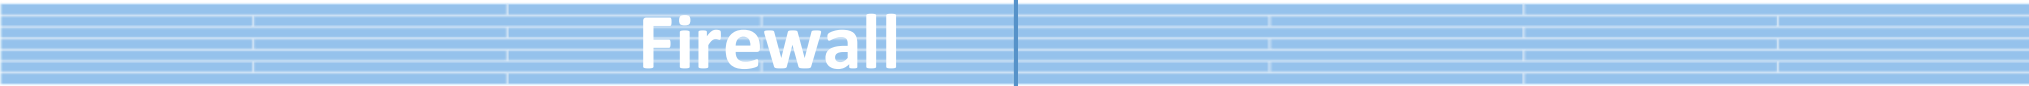

Clients (Arbeitsplätze intern & extern)

Virtuelle Workstations

3 x Dell PowerEdge-Server

Dell S-Serie Switches